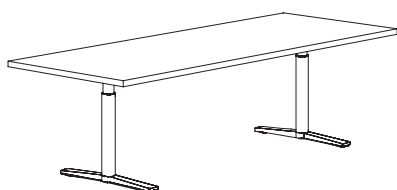

SCHIIVAVELL

Configurations

KROSSI

M T

Rectilinear T-leg

T-leg	Fixed 720mm / 28.3"
A-leg	Height adjustable 610–900mm / 24–35.4"
B-leg	Height adjustable 700–1050mm / 27.5–41.3"
Width	800–900mm / 31.5–35.4"
Length	1600–2600mm / 63–102.3"

Rectilinear column leg

T-leg	Fixed 720mm / 28.3"
A-leg	Height adjustable 610–900mm / 24–35.4"
B-leg	Height adjustable 700–1050mm / 27.5–41.3"
Width	1300mm / 51.1"
Length	2400–3000mm / 94.5–118.1"

Rectilinear bridged leg

T-leg	Fixed 720mm / 28.3"
A-leg	Height adjustable 610–900mm / 24–35.4"
B-leg	Height adjustable 700–1050mm / 27.5–41.3"

Width	1600mm / 63"
Length	4800–6000mm / 189–236.2"

All measurements are in millimeters and inches