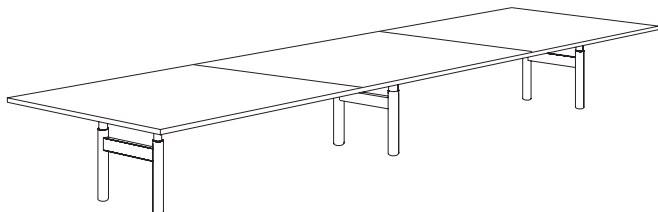

SCHIIVAVELL

Configurations

KROSSI

M T

Rectilinear T-leg

T-leg	Fixed 720mm / 28.3"
A-leg	Height adjustable 610–900mm / 24–35.4"
B-leg	Height adjustable 700–1050mm / 27.5–41.3"
Width	800–900mm / 31.5–35.4"
Length	1600–2600mm / 63–102.3"

Rectilinear column leg

T-leg	Fixed 720mm / 28.3"
A-leg	Height adjustable 610–900mm / 24–35.4"
B-leg	Height adjustable 700–1050mm / 27.5–41.3"
Width	1300mm / 51.1"
Length	2400–3000mm / 94.5–118.1"

Rectilinear bridged leg

T-leg	Fixed 720mm / 28.3"
A-leg	Height adjustable 610–900mm / 24–35.4"
B-leg	Height adjustable 700–1050mm / 27.5–41.3"

Width	1600mm / 63"
Length	4800–6000mm / 189–236.2"

All measurements are in millimeters and inches