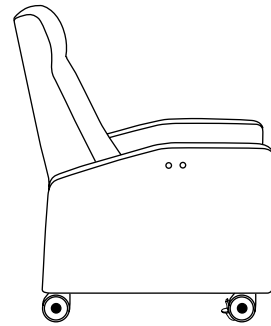

Castors for ease of maneuverability

Specifications

Adjustable Recline

950mm / 37.4" D

Day Bed

Weight Capacity
400kg / 880lb

Reclining Position
Fabric/Vinyl

Internal Frame
Fully laminated frame with removable draws.
20mm / 0.8" finish chipboard (laminated) plywood