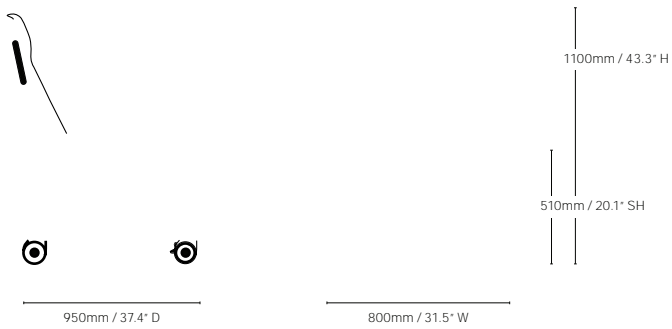

# Specifications

## Manual Recliner

All measurements are in millimeters

All intellectual property rights and copyrights are reserved. Nothing contained in this brochure may be reproduced without written permission. Schiavello Group Pty Ltd reserves the right to change any or all details without prior notice. All dimensions stated within this document are nominal and/or approximate only and subject to variation. SCH/SPSHEAR01-A