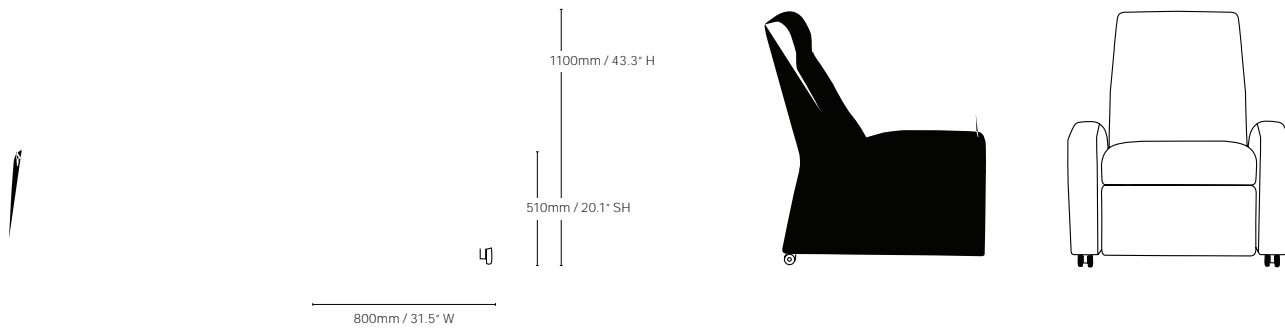

## Manual Recliner

All measurements are in millimeters

All intellectual property rights and copyrights are reserved. Nothing contained in this brochure may be reproduced without written permission. Schiavello Group Pty Ltd reserves the right to change any or all details without prior notice. All dimensions stated within this document are nominal and/or approximate only and subject to variation. SCH/SPSHEAR01-A