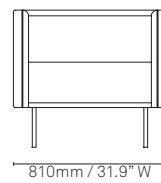

## Float

Cross-Section

One-seater

Two-Seater

1600mm / 63° W

Three-Seater

2000mm / 78.7° W