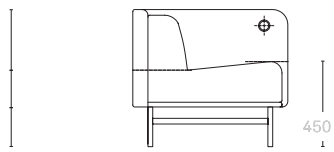

## Float

Cross-Section

One-seater

Two-Seater

1600mm / 63° W

Three-Seater

2000mm / 78.7° W