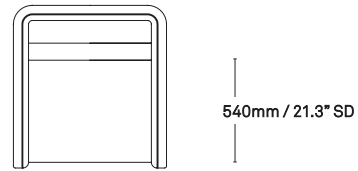

## Float

Cross-Section

One-seater

Two-Seater

1600mm / 63° W

Three-Seater

2000mm / 78.7° W