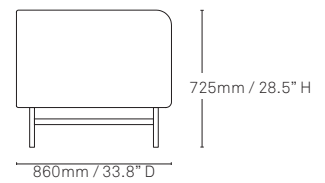

# Specifications

Valli Sofa

## Float

Cross-Section

One-seater

Two-Seater

1600mm / 63° W

Three-Seater

2000mm / 78.7° W