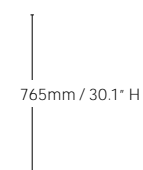

Specifications

Elegant, streamlined and highly customisable. The full range features generous armchairs, sofas and optional loose cushions and tables to complement.

Pause

4-