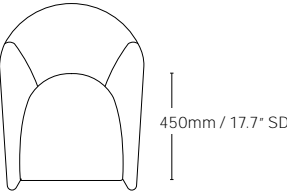

Specifications

Watsonette Chair

Side view