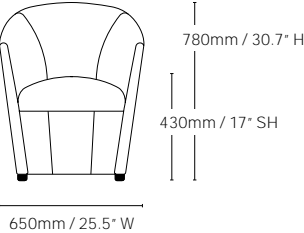

Specifications

Watsonette Chair

Side view