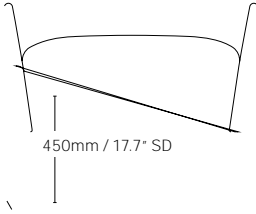

Specifications

Watsonette Chair

Side view

Top view

All measurements are in millimeters