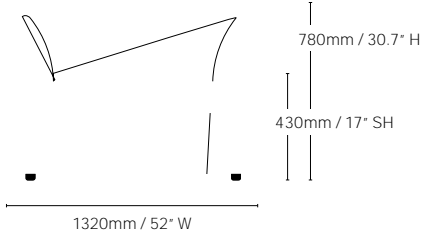

Specifications

Watsonette Chair

Side view

Top view

All measurements are in millimeters